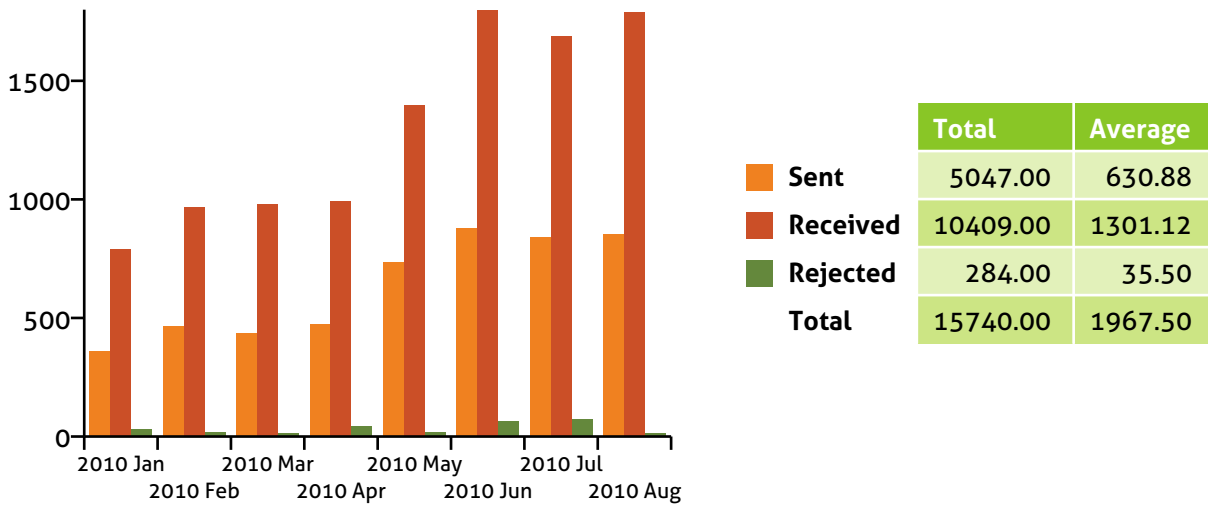

Amount of mail messages sent, received and rejected from your Zentyal managed mail domains.

Traffic messages for last month per day

Last month's daily message traffic.

Top external domains mail is sent to

Statistics of mail processed through the transparent POP proxy.

	Total	Average
Clean	997.00	124.62
Spam	783.00	97.88
Infected	783.00	97.88
Total	2563.00	320.38