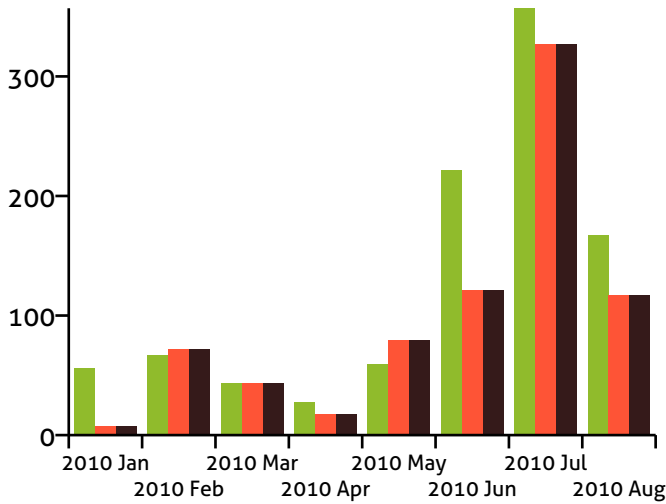

Total	Average
Clean	997.00	124.62
Spam	783.00	97.88
Infected	783.00	97.88
Total	2563.00	320.38