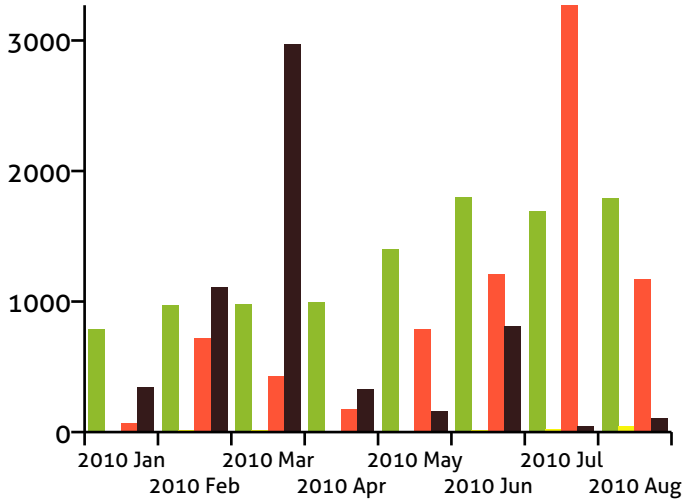

Top senders

The users who sent the most messages.

dailyplanet.com

Mail address	Messages
ckent	3030
llane	2232
jholton	2100
mariamb	1221
bob	900

metropolis-review.com

Mail address	Messages
jsmith	433
tsmith	423
lisas	350
rtroupe	235
ehamilton	170

Top receivers

The users who received the most messages.

dailyplanet.com

Mail address	Messages
llane	3433
jholton	3120
mariamb	2042
ckent	1852
bob	1632

metropolis-review.com

Mail address	Messages
tsmith	1021
jsmith	782
lisas	456
rtroupe	320
ehamilton	245

SMTP filter

Statistics of mail processed through the SMTP filter.

	Total	Average
Clean	10409.00	1301.12
Bad header	110.00	13.75
Spam	7830.00	978.75
Infected	5863.00	732.88
Total	24212.00	3026.50

Transparent POP filter